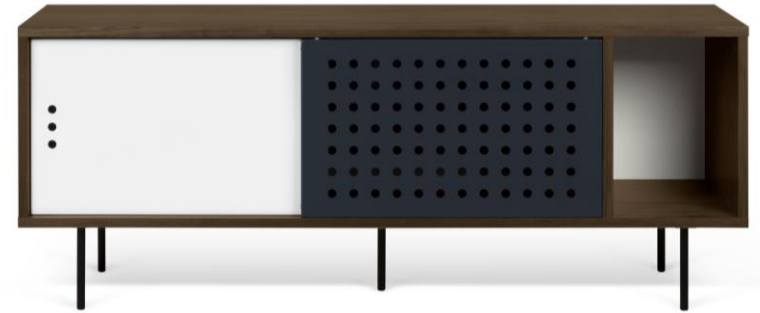

65x165x45 cm (H-W-D)

Body in walnut or oak veneer.
Doors in perforated metal with dots pattern, in white and anthracite.

Metallic legs