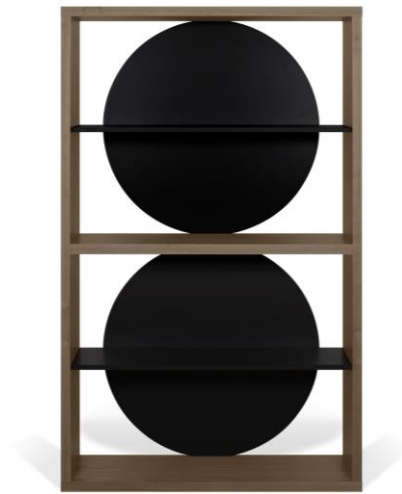

224x182x27/34 cm (H-W-D)

pure white
matte grey

224x216x27/34 cm (H-W-D)

pure white
matte grey

224x110x27/34 cm (H-W-D)

pure white
matte grey

160x156x39 cm (H-W-D)

oak veneer
oak veneer + pure white
walnut veneer

185x115x37 cm (H-W-D)

walnut veneer + pure black

WALL-MOUNTED PRODUCTS

TEMAHOME

5x60x22 cm / 5x90x22 cm / 5x120x22 cm (H-W-D)

BALDA 60
pure white
oak or walnut veneer

BALDA 90
pure white
oak or walnut veneer