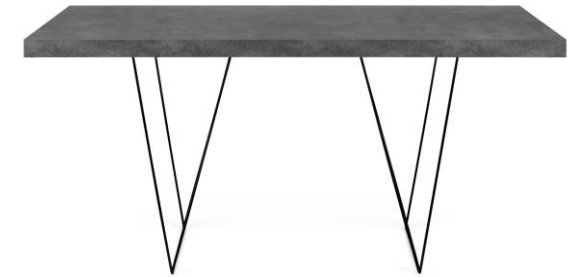

77x160x90 cm (H-W-D)

Top in concrete look.
Legs in steel lacquered black