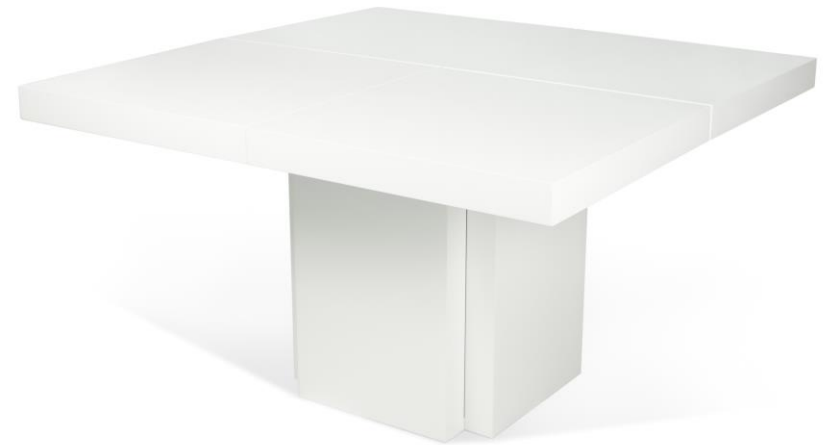

1 extension (cannot be placed inside the table)

concrete look + pure black

75x160x80 cm (H-W-D)

concrete look + pure black

75x180x91 cm (H-W-D)

light oak veneer + black metal legs
walnut veneer + black metal legs

75x130x130 cm / 75x150x150 cm (H-W-D)

chocolate
Table top of 8 cm thick

Dusk 130
Dusk 150

75x130x130 cm / 75x150x150 cm (H-W-D)

high gloss white
Table top of 8 cm thick

Dusk 130
Dusk 150

75x130x130 cm / 75x150x150 cm (H-W-D)