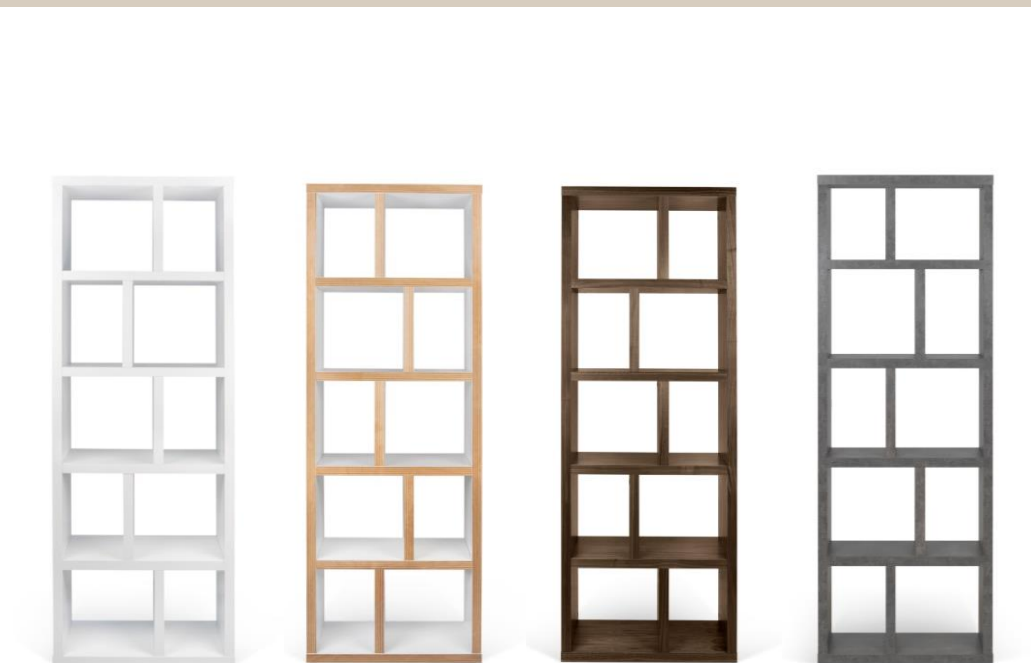

198x70x34 cm (H-W-D)

walnut veneer
oak veneer

white
white + plywood (edges)

concrete look

Boxes in different colors