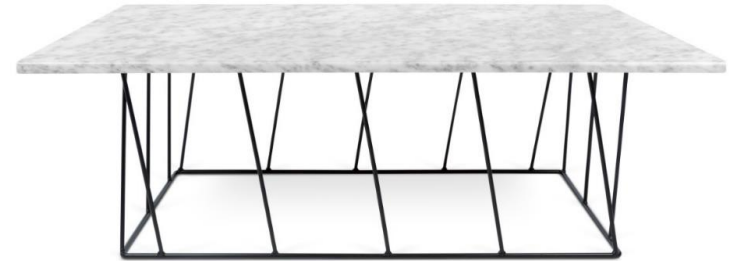

42x120x75 cm (H-W-D)

In marble white, black or green.
Legs in black steel.

white, black, green marble + black steel