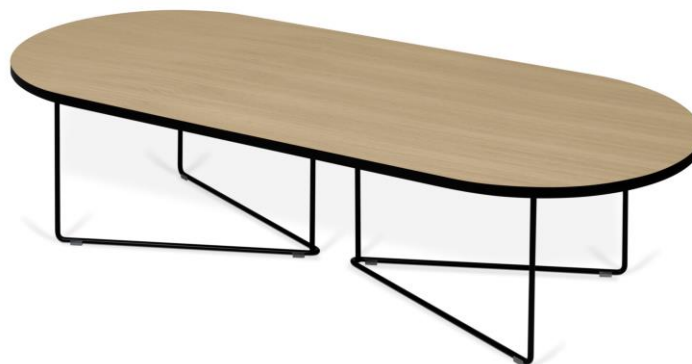

New
Product

36x136x60 cm (H-W-D)

light oak veneer + black edges + black steel legs
walnut veneer + black edges + black steel legs