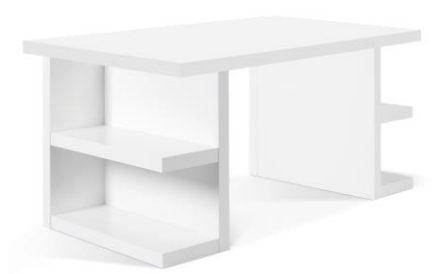

137x104x40 cm (H-W-D)

oak veneer + pure black + black steel legs

89x126x72 cm (H-W-D)

oak veneer + pure black + cable management

New
Product

82x105x58 cm (H-W-D)

light oak veneer + pure black
walnut veneer + pure black

77x160/180x90 cm (H-W-D)

In pure white, oak or walnut veneer.
Legs in chrome or black steel

For 160x90 cm table top
For 180x90 cm table top

77x160x90 cm (H-W-D)

Top in concrete look.
Legs in steel lacquered black

75x160/180x90 cm (H-W-D)

In pure white, walnut or oak veneer.
Legs in pure white

For 160x90 cm table top
For 180x90 cm table top

81x120x60 cm (H-W-D)

light oak veneer + black metal legs

81x120x60 cm (H-W-D)