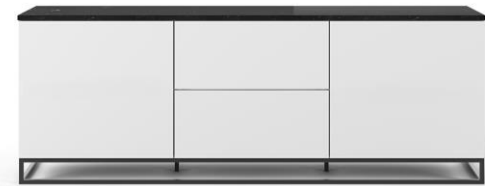

65/66x180x50 cm (H-W-D)

In pure white.
top in pure white, oak veneer and walnut veneer
top in white and black marble