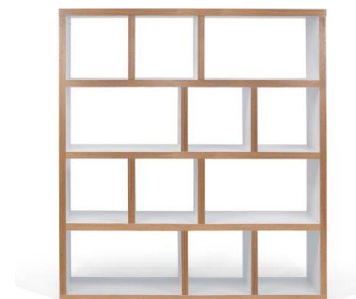

- Door unit 34 (34x34x34 cm) – pure white
- Drawers unit 34 (34x34x34 cm) – pure white
- Drawers unit 68 (34x68x34 cm) – pure white
- Berlin Box (34x34x33 cm) – all colors

198x150x34 cm (H-W-D)

walnut veneer
oak veneer

white
white + plywood (edges)

concrete look

Boxes in different colors

198x70x34 cm (H-W-D)

walnut veneer
oak veneer

white
white + plywood (edges)

concrete look

Boxes in different colors

159x150x34 cm (H-W-D)

walnut veneer
oak veneer

white
white + plywood (edges)

concrete look:

Boxes in different colors

159x70x34 cm (H-W-D)

walnut veneer
oak veneer

white
white + plywood (edges)