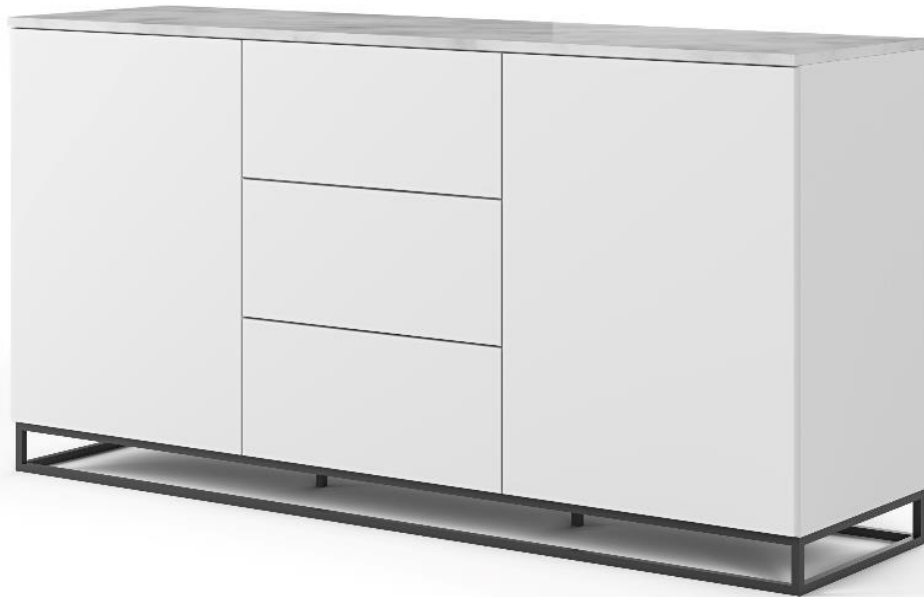

91x180x50 cm (H-W-D)

In pure white.
top in pure white, oak veneer and walnut veneer
top in white and black marble