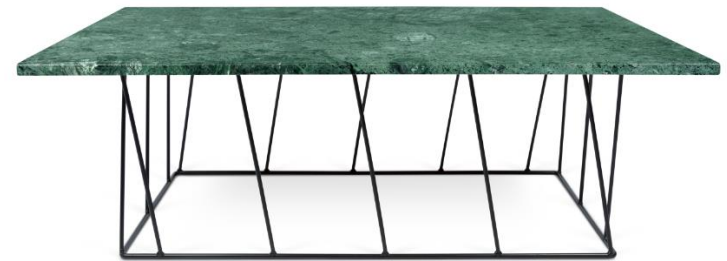

45x50x50 cm (H-W-D)

In marble white, black, green.
Legs in chrome or black steel.

white, black, green marble + black steel

white, black, green marble + chrome

40x120x75 cm (H-W-D)

In rusty look, oak or walnut veneer.
Legs in chrome or black steel.

rusty + black steel
oak or walnut veneer + black steel
oak or walnut veneer + chrome

40x75x75 cm (H-W-D)

In rusty look, oak or walnut veneer.
Legs in chrome or black steel.

rusty + black steel
oak or walnut veneer + black steel
oak or walnut veneer + chrome

45x50x50 cm (H-W-D)

In rusty look, oak or walnut veneer.
Legs in chrome or black steel.

rusty + black steel
oak or walnut veneer + black steel
oak or walnut veneer + chrome

42x120x75 cm (H-W-D)

In marble white, black or green.
Legs in black steel.