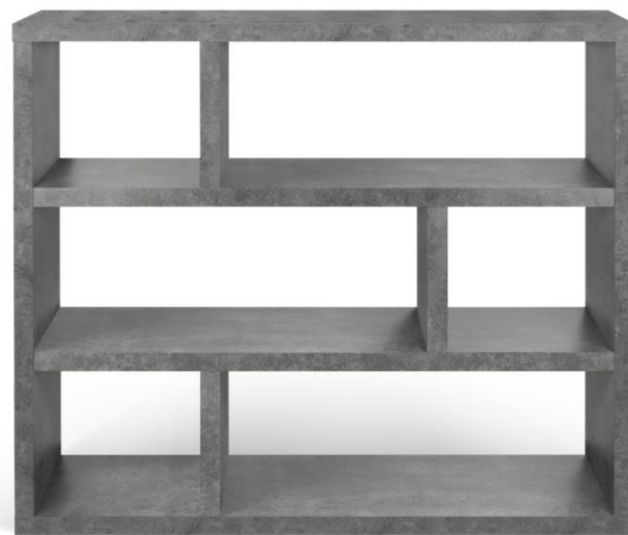

195x170x30 cm (H-W-D)

pure white
pure black
matte grey

195x190x30 cm (H-W-D)

pure white
pure black
matte grey

195x263x30 cm (H-W-D)

pure white
pure black
matte grey

173x120x29 cm (H-W-D)

pure white
mukali veneer
concrete look