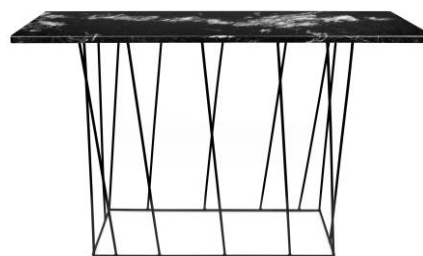

76x120x40 cm (H-W-D)

In white, black, green marble
Legs in black steel

white, black or green marble