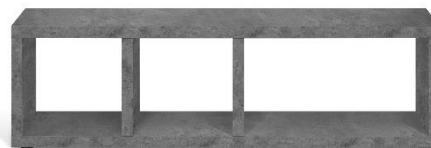

25x94x62 cm (H-W-D)

concrete look melamine

TV TABLES

TEMAHOME

45x145x45 cm (H-W-D)

light oak veneer + pure white + white steel
walnut veneer + pure black + black steel

New door module
35x64x33 cm (H-W-D)
pure white
pure black
62€