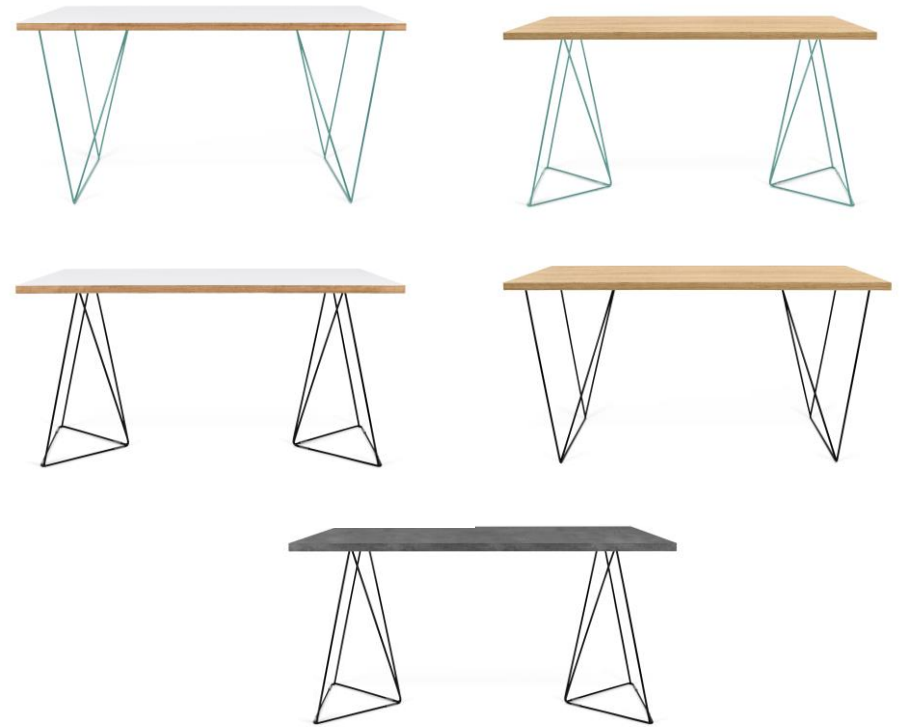

137x109x40 cm (H-W-D)

concrete look melamine + pure black

New
Product

87x91x49 cm (H-W-D)

pure white + light oak veneer

75x140x75 cm (H-W-D)

oak veneer + green steel
oak veneer + black steel

pure white/plywood + green feet
pure white/plywood + black feet
concrete look + black feet