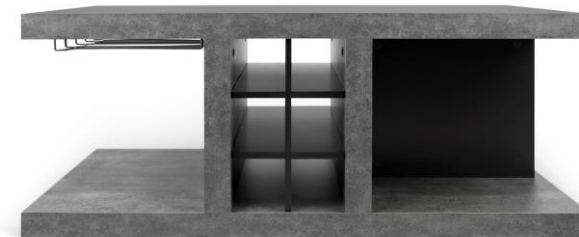

New
Product

46x40x40 cm (H-W-D)

light oak veneer + pure white
walnut veneer + pure black

42 Ø80 cm (H-W-D)

oak veneer + pure black

50 Ø50 cm (H-W-D)

oak veneer + pure black

45x110x65 cm (H-W-D)