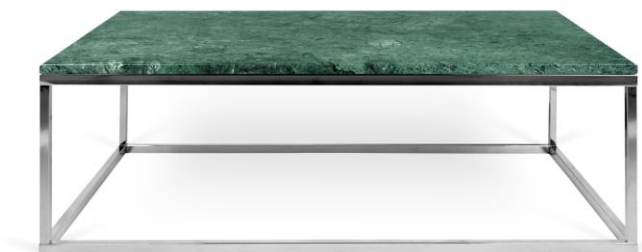

35 Ø80 cm (H-W-D)

light oak veneer + black steel legs
walnut veneer + black steel legs

45 Ø70 cm (H-W-D)

light oak veneer + black steel legs
walnut veneer + black steel legs

45 Ø50 cm (H-W-D)

light oak veneer + black steel legs
walnut veneer + black steel legs

32x120x75 cm (H-W-D)

In white, black or green marble + black steel legs

In white, black or green marble + chrome legs

47x50x50 cm (H-W-D)

In white, black or green marble + black steel legs

In white, black or green marble + chrome legs