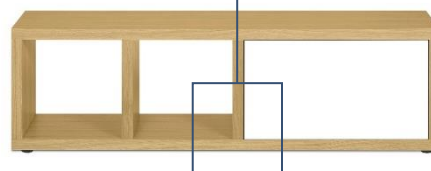

25x94x62 cm (H-W-D)

concrete look melamine

TV TABLES

TEMAHOME

45x145x45 cm (H-W-D)

light oak veneer + pure white + white steel
walnut veneer + pure black + black steel

New door module
35x64x33 cm (H-W-D)
pure white
pure black
62€