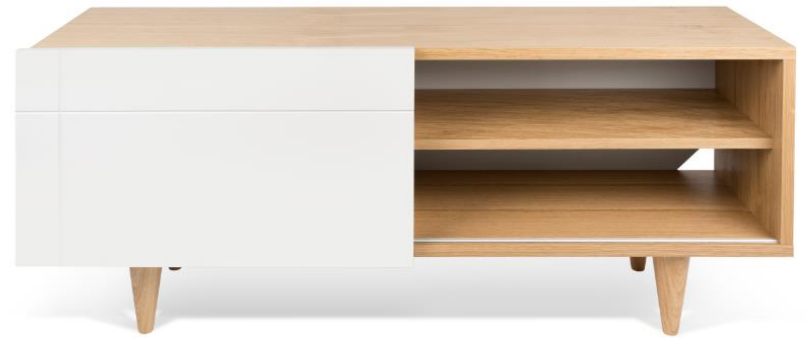

50x120x34 cm (H-W-D)

oak veneer + pure white