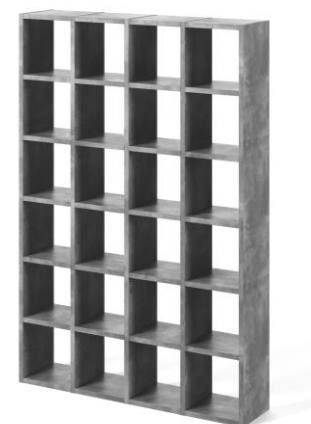

224x151x34 cm (H-W-D)

In pure white, oak veneer and walnut veneer
In concrete look

224x181x34 cm (H-W-D)

In pure white, oak veneer and walnut veneer
In concrete look

224x255x34 cm (H-W-D)

In pure white, oak veneer and walnut veneer
In concrete look