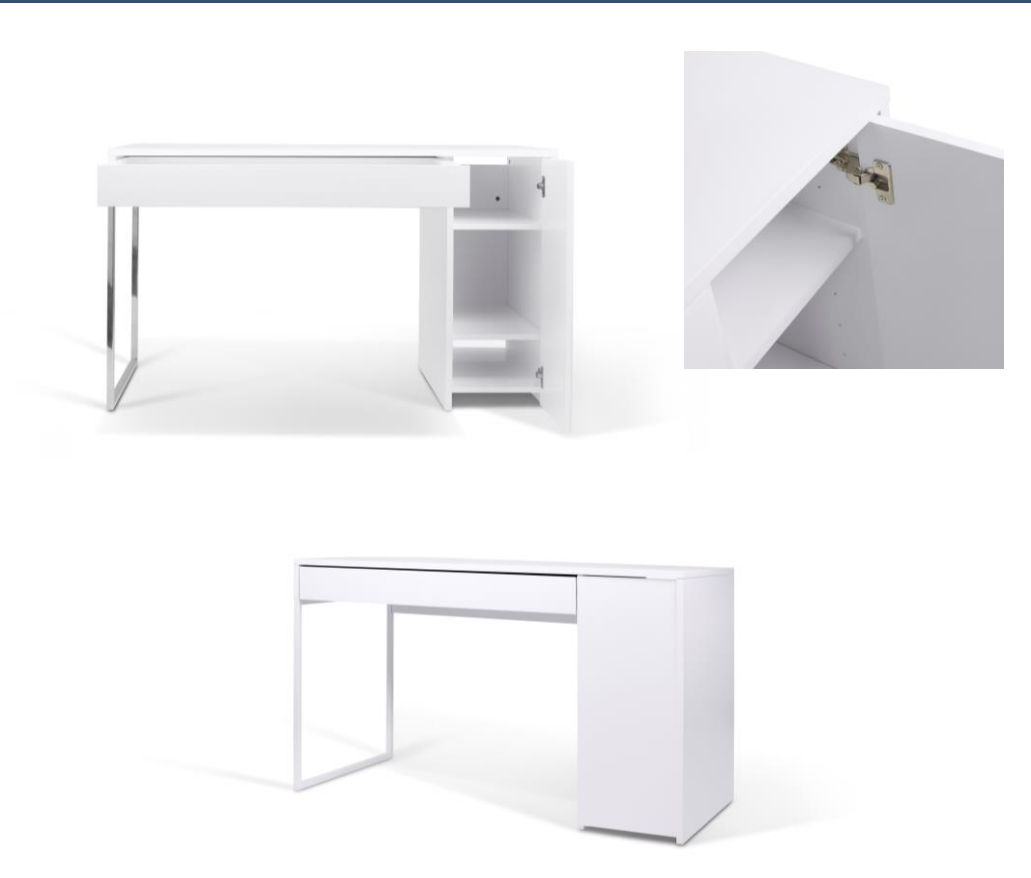

137x104x40 cm (H-W-D)

oak veneer + pure black + black steel legs

89x126x72 cm (H-W-D)

oak veneer + pure black + cable management

New
Product

82x105x58 cm (H-W-D)

light oak veneer + pure black
walnut veneer + pure black

75x160/180x90 cm (H-W-D)

In pure white, walnut or oak veneer.
Legs in pure white

For 160x90 cm table top
For 180x90 cm table top

81x120x60 cm (H-W-D)

light oak veneer + black metal legs

81x120x60 cm (H-W-D)

light oak veneer + black metal legs

75x130x60 cm (H-W-D)

pure white
chrome or white lacquered feet
With a drawer and a door

white lacquered feet
chrome lacquered feet

85x100x55 cm (H-W-D)

light oak veneer with white drawers and white metal legs